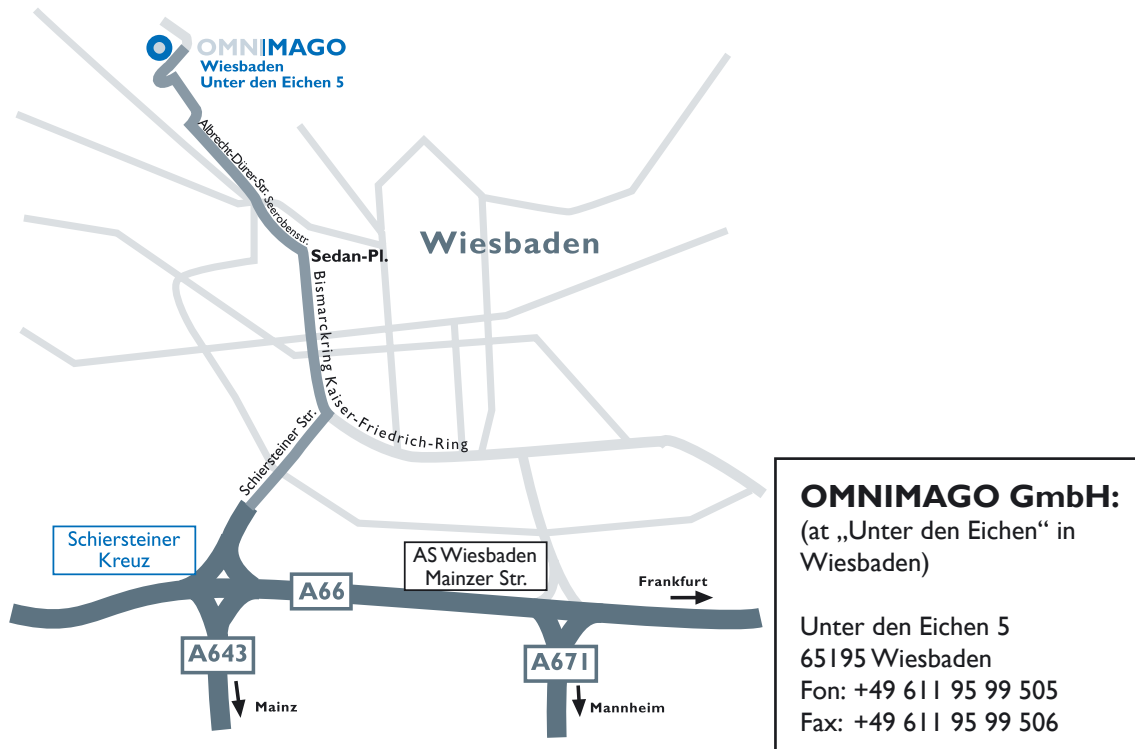

How to find us - in Wiesbaden (Unter den Eichen)

Our second Wiesbaden location is situated at the 'Unter den Eichen' media complex in the north of Hesse's federal state capital.

Coming via the A66 heading away from Frankfurt:

- Take the A66 motorway heading for Wiesbaden
- Leave the motorway at the 'Schiersteiner Kreuz' intersection, taking the exit for Wiesbaden / Wiesbaden-Dotzheim
- Follow the expressway all the way until it becomes Schiersteiner Strasse
- At the third junction (5th set of lights) turn left onto the Kaiser Friedrich Ring (B54), which subsequently becomes the Bismarckring (B54)
- At the end of the Bismarckring you reach Sedanplatz, where you get into the left-hand lane and head down Seerobenstrasse (B54)
- After 430m, cross Dürerplatz and turn right into Albrecht Dürer Strasse, heading for Limburg (B417)
- Follow this main road (B417) for c. 1.2km until its name becomes 'Unter den Eichen'
- At number 5 Unter den Eichen turn left onto the media complex site
- After passing the entrance barrier, drive straight on and up to the building of ABC & TaunusFilm Kopierwerk GmbH, in which our offices are also located
- You will find parking spaces to the left of the building

Stuck in a traffic jam and going to be late?
Taken a wrong turn and need help?

Call us on +49 611 95 99 505 and we'll be happy to assist.